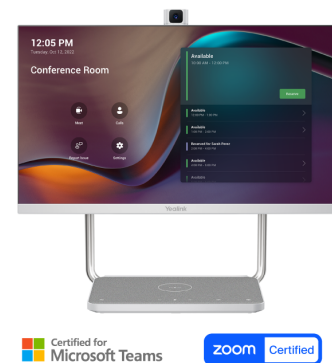

Yealink DeskVision A24 Datasheet

All-in-one desktop collaboration solution for hybrid office

Yealink DeskVision A24 is a desktop collaboration solution launched by Yealink for video conferencing that integrates PC monitors and UC audio and video endpoint applications. It can be used as an independent video conferencing endpoint or desktop monitor. The USB docking function and PD power supply can effectively reduce the number of devices on the desktop and the complexity of the deployment, which can meet the application of various scenarios, such as the home office and senior management office.

23.8-inch Multi-touch screen

Android OS & Peripheral Hybrid Mode

All-in-one Design Collaboration Display

USB-C Docking Power Delivery for PC

12-meter full duplex

Stereo Speaker Qi Wireless Charger

Key Features and Benefits

- Teams/Zoom Display Certified
- UC Workstation Mode
- Full-HD Video Call
- High quality microphone and speakers
- USB Docking Station
- USB Power Delivery for PC
- Qi Wireless Charging
- Teams Room Android Certified

All-in-one design, easy installation and deployment

Yealink DeskVision A24 integrates a 23.8-inch touch screen, a 1080p camera, a microphone, and a stereo speaker. It does not require complicated installation and connection, and at least only one power cord is required to work, making the installation and deployment easier. Meanwhile, the device can be used as a PC monitor and audio and video peripherals and supports USB docking stations and PD power supply functions. The PC can be connected to the device with just one USB-C cable, effectively reducing the number of devices and cables on the user's desktop.