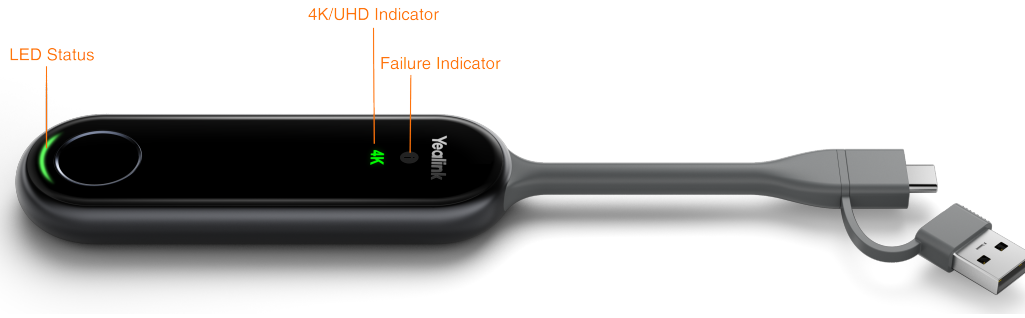

LED	LED Indicator	Description
4K/UHD Indicator	Solid green	The hard-coded content sharing resolution reaches 4K.
System Error Indicator	Solid red	Failed to connect to the endpoint.
System Status Indicator	Flash green slowly	The connection has been completed and is waiting for content sharing.
System Status Indicator	Solid green	Sharing content.
System Status Indicator	Solid orange	Updating/Pairing.