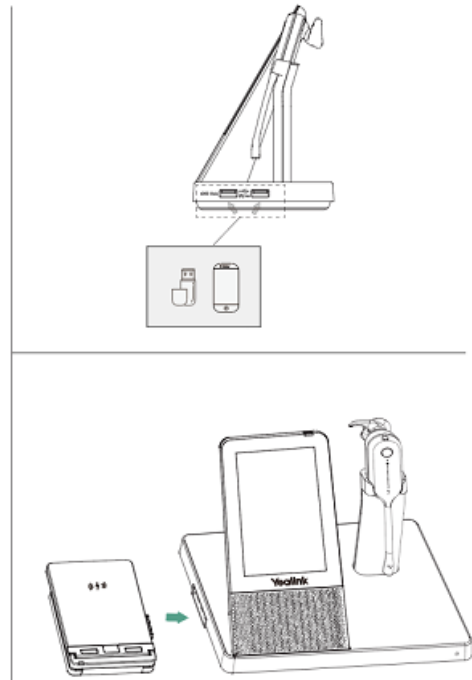

Connection

For more information, please go to the [Yealink official website](https://www.yealink.com).