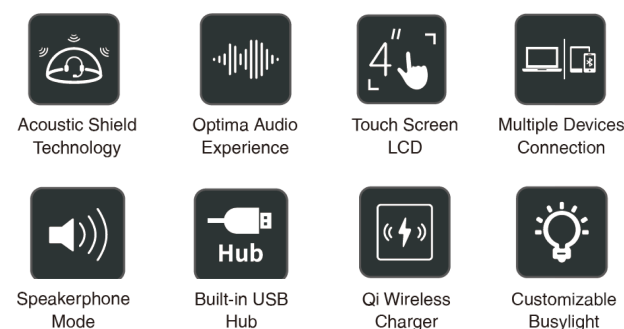

Yealink WH67 Datasheet

All-in-One UC Workstation: Redefine Your Workspace

The Yealink WH67 is the Industry-leading convertible DECT wireless headset, opening an entirely new form of desktop collaboration. Work seamlessly with major UC platforms and integrate natively with Yealink IP Phones. The 4.0-inch (480 x 800) capacitive touch screen of the base offers a new work experience, just one touch, all control. Act as a workstation, managing phone calls, connecting to multiple devices (desk phone/mobile phone/computer), charging mobile phones wirelessly, and even playing a speakerphone's role. Best of all, deploying such a multifunctional workstation only needs to plug it in directly. The easiest things to do, the greatest convenience to enjoy.

Key Features

- 4.0-inch (480 x 800) capacitive touch screen
- Yealink Acoustic Shield Technology
- 2-port USB 3.0 hub
- Wireless mobile phone charger
- Crystal speakerphone
- Supports busylight
- Teams and Skype for Business are compatible

- Connect all devices you want with built-in Bluetooth and USB ports.
- Expand the PC's connectivity with the 2-port USB hub.
- Control all calls on the 4.0-inch (480 x 800) capacitive touch screen by simply finger touch.