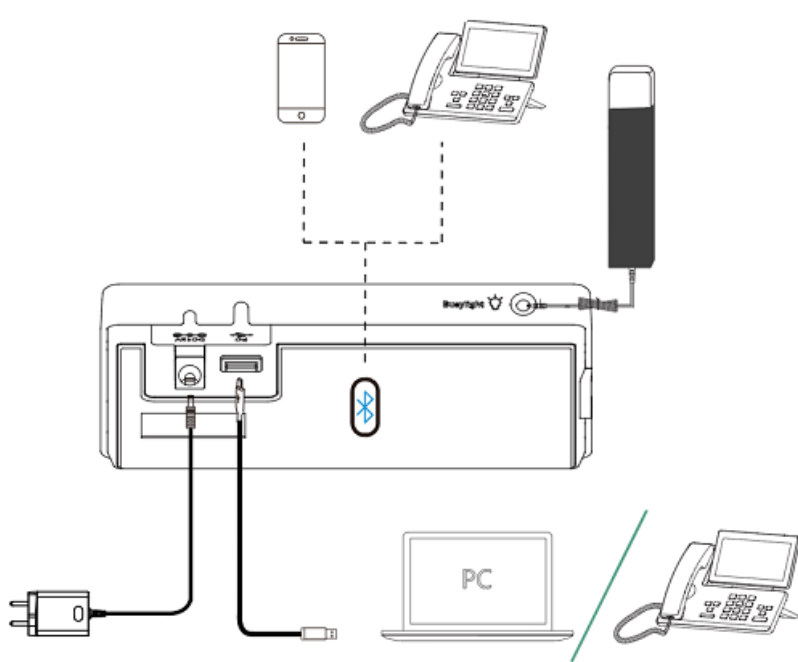

Connection

For more information, please go to the [Yealink official website](https://www.yealink.com).