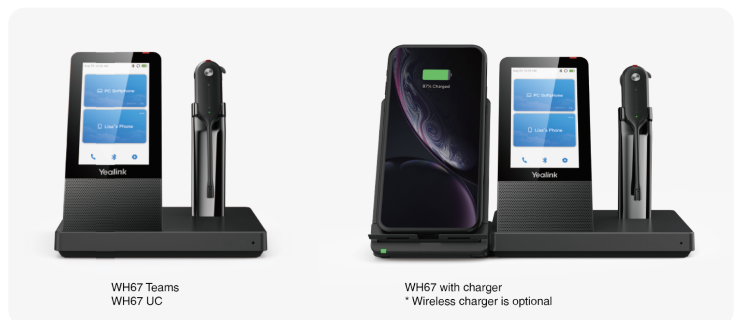

Yealink WH67 Datasheet

All-in-One UC Workstation: Redefine Your Workspace

The Yealink WH67 is the Industry-leading convertible DECT wireless headset, opening an entirely new form of desktop collaboration. Work seamlessly with major UC platforms and integrate natively with Yealink IP Phones. The 4.0-inch (480 x 800) capacitive touch screen of the base offers a new work experience, just one touch, all control. Act as a workstation, managing phone calls, connecting to multiple devices (desk phone/mobile phone/computer), charging mobile phones wirelessly, and even playing a speakerphone's role. Best of all, deploying such a multifunctional workstation only needs to plug it in directly. The easiest things to do, the greatest convenience to enjoy.

Key Features

- 4.0-inch (480 x 800) capacitive touch screen
- Yealink Acoustic Shield Technology
- 2-port USB 3.0 hub
- Wireless mobile phone charger
- Crystal speakerphone
- Supports busylight
- Teams and Skype for Business are compatible

- Connect all devices you want with built-in Bluetooth and USB ports.
- Expand the PC's connectivity with the 2-port USB hub.
- Control all calls on the 4.0-inch (480 x 800) capacitive touch screen by simply finger touch.